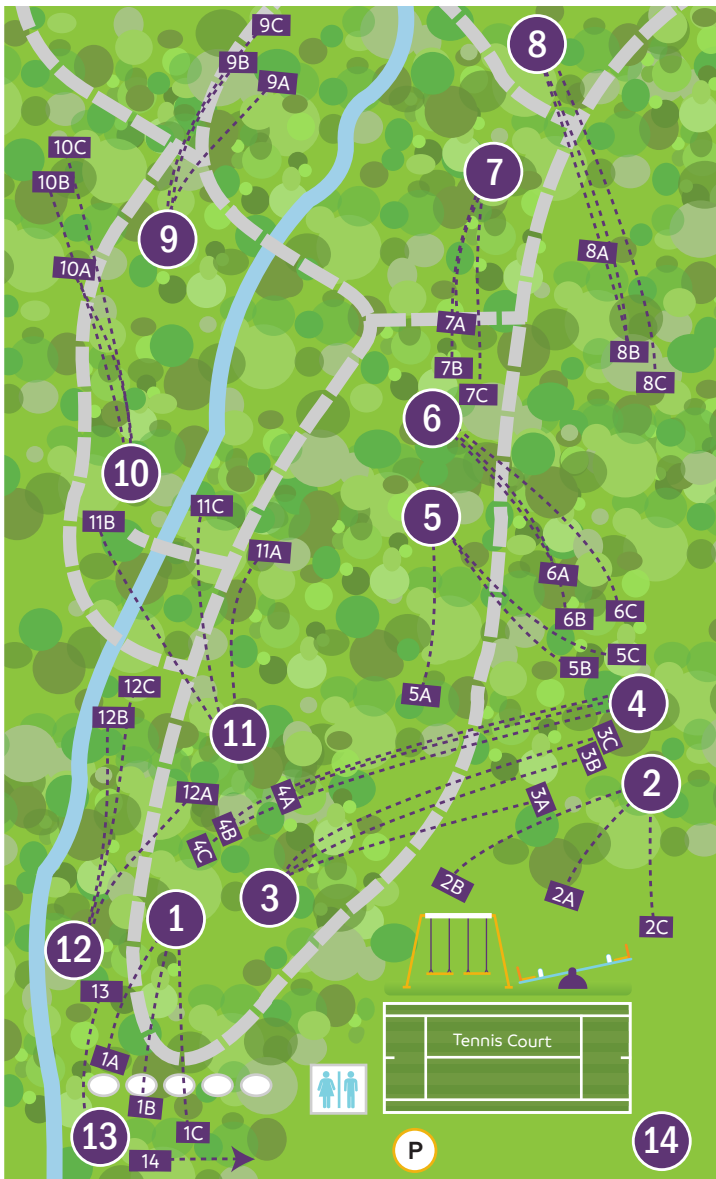

THORNHILL PARK

26000 98 Ave, Maple Ridge, BC

DISC GOLF COURSE

An enjoyable 14 hole Tonal course set in a lovely forest of mature cedar trees. Each hole is named after a native BC plant.

DIFFICULTY

Forested course for all levels
Some technical areas
Holes range from 140 - 290 feet

----- Course

— Creek

█ Park

① Hole

● Trees

▬ Trail

100 Ave

98 Ave

VISITOR CENTRE

Monday - Friday
8:00 am - 4:00 pm

tourismmapleridge.ca

190 - 22470 Dewdney Trunk Rd
Maple Ridge, BC | 604-467-7320

MAPLE RIDGE
British Columbia

VISIT

MAPLE

RIDGE

DISCOVER THE
ULTIMATE
ADVENTURE AT
THORNHILL
DISC GOLF
COURSE