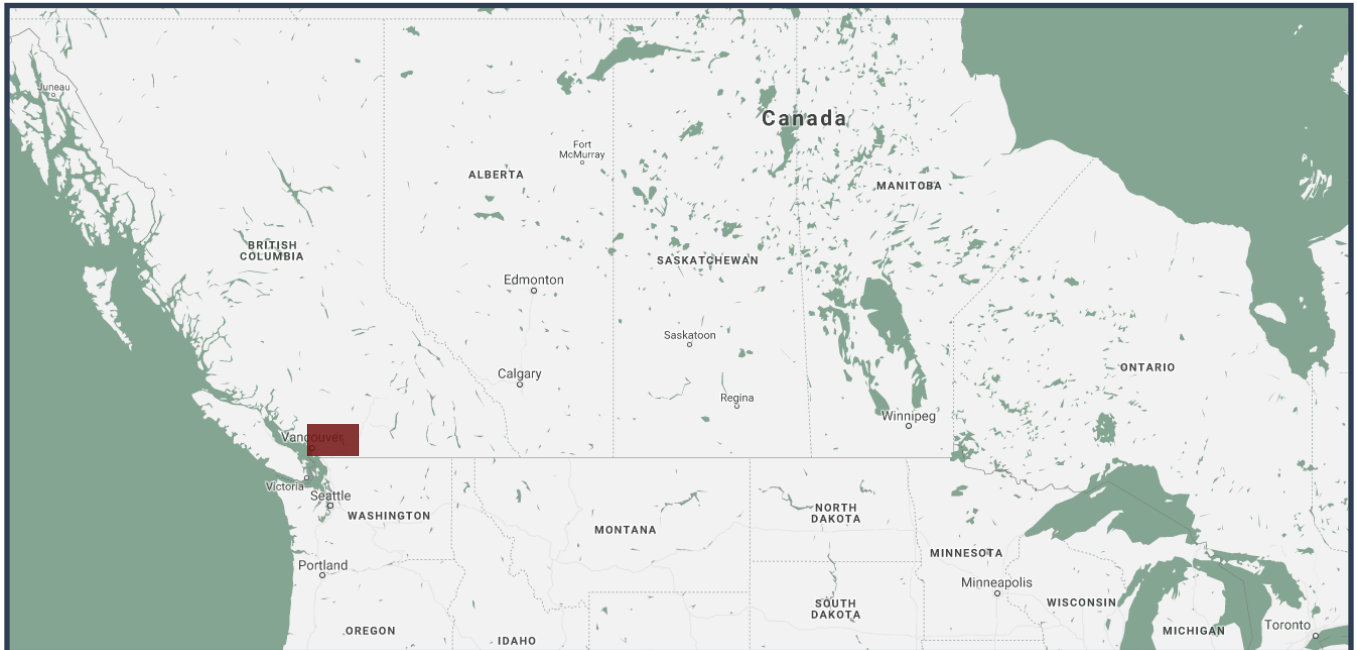

# City of Maple Ridge

Maple Ridge is part of the Metro Vancouver Region and is bordered by the majestic Golden Ears Mountains to the north and the mighty Fraser River to the south. Arts and recreation facilities abound, creating a culturally vibrant and active City for healthy living. A network of health, social and emergency services are locally available, including a full service hospital, police, fire and ambulance services.

**MAPLE RIDGE**  
**BRITISH COLUMBIA**

### Driving Distances From Maple Ridge

Vancouver, BC	45 km	Portland, OR	483 km
Victoria, BC	120 km	Calgary, AB	924 km
Seattle, WA	240 km	Edmonton, AB	1,101 km