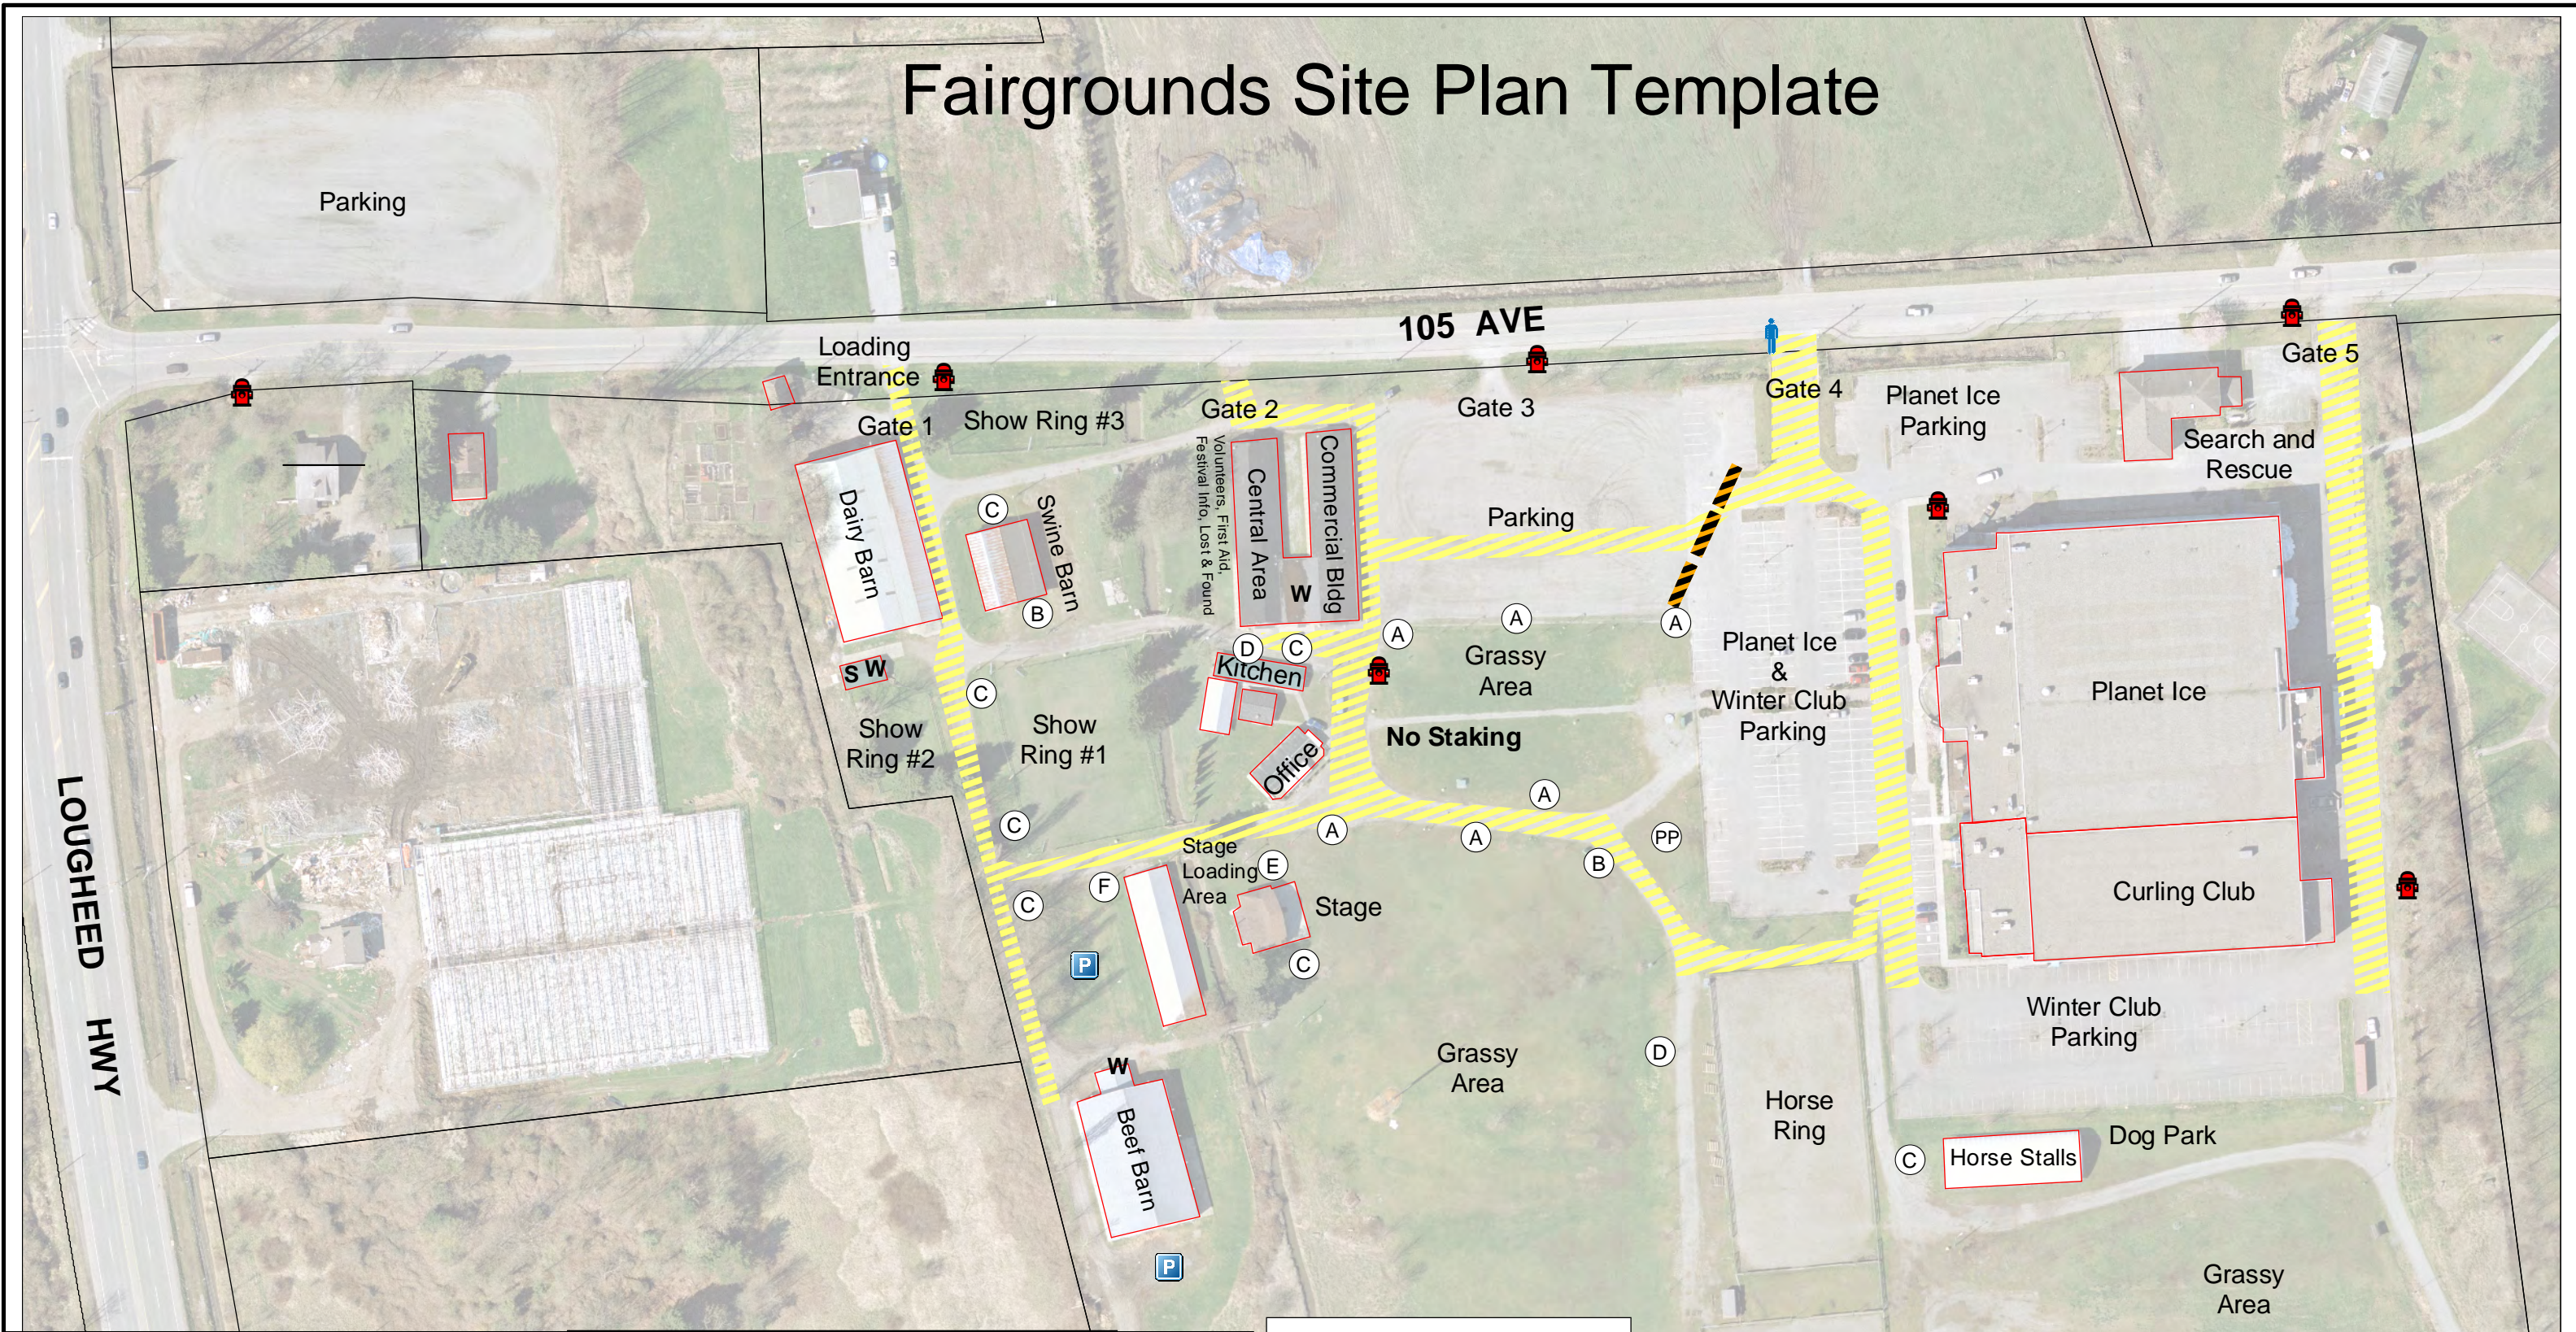

Fairgrounds Site Plan Template

Albion Fairgrounds Event Plan

The City of Maple Ridge makes no guarantee regarding the accuracy or present status of the information shown on this map.

SCALE
1:1,500

-  Volunteer
-  Vendor Parking
-  Porta Potty
-  Fire Hydrants
-  Fire Lanes - Keep Clear 20'
-  Barrier