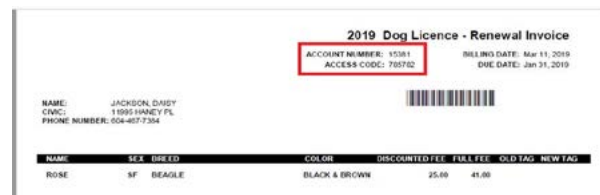

Don't forget that dog licenses [renewals](#) can be done without penalty until January 31!

Voyent Alert! Is a multi-purpose communication service provided by the City of Maple Ridge to keep you informed of critical events like fires or floods as well as day-to-day communications such as road maintenance and closures, water advisories, etc. [Public Safety | Maple Ridge, BC](#)